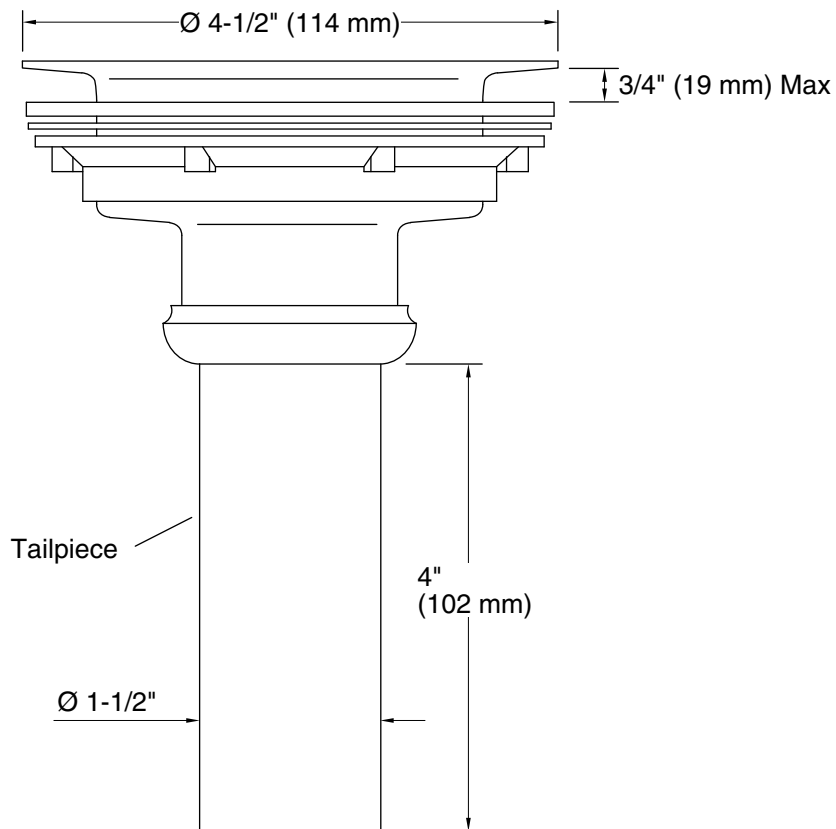

Features

- For sink installations with 3-1/2" (89 mm) or 4" (102 mm) outlet.
- Includes 4" tailpiece.
- 1½" (38 mm) connection and 4" (102 mm) tailpiece.

Material

- Premium metal construction for durability and reliability.

Technical Information

All product dimensions are nominal.

Notes

Install this product according to the installation guide.